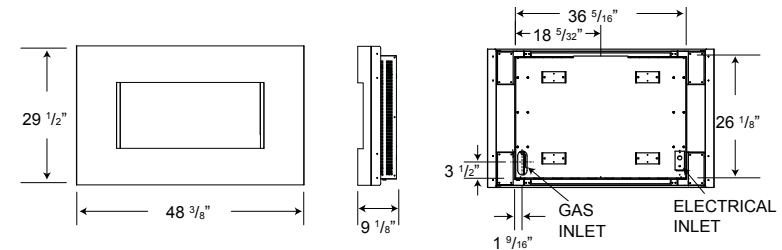

WHVF31 - The Plazmafire™ - Convex

Shown on pages 6 & 7

Model	BTU's (Input)		Height		Front Width		Depth		ODS	Efficiencies (Steady State)	Glass Door	Blower Kit	Mobile Home Certified	Electronic Ignition
	Natural Gas	Propane	Actual	Framing	Actual	Framing	Actual	Framing						
WHVF31 - Convex	20,000	20,000	29 1/2"	N/A*	48 3/8"	N/A*	9 1/8"	N/A*	Standard	99.9%	Standard	N/A	Yes	Yes

Certified under American National Standards: ANSI Z21.11.2 for unvented room heaters.