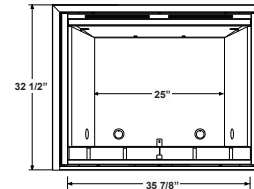

Conforms to the standard ANSI Z21.91 ventless firebox enclosures for unvented room heaters.

Figures may vary with individual conditions such as floor plan layout, insulation value/heat loss of the house and geographical location. Measurements to be used as a guide only. Consult your owner's manual for complete and up-to-date installation instructions and proper clearances to combustible materials.