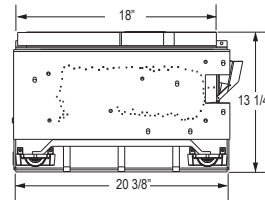

Certified under: ANSI Z21.11.2a-2008 gas fired room heater: Volume II, unvented room heaters. ANSI Z21.60b-2004 / CSA 2.26b-2004 decorative gas appliances for installation in solid-fuel burning appliances.

Zero Clearance Kits for Vent Free Log Sets

Shown on pages 16 & 17

Model	Minimum Size Fireplace Opening		
	Height	Width	Depth
ZCVF36	32 3/4"	42 1/2"	21 1/4"
ZCVF42	35 3/4"	47 1/8"	21 1/4"