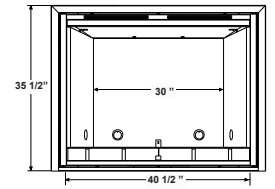

Conforms to the standard ANSI Z21.91 ventless firebox enclosures for unvented room heaters.

Figures may vary with individual conditions such as floor plan layout, insulation value/heat loss of the house and geographical location. Measurements to be used as a guide only. Consult your owner's manual for complete and up-to-date installation instructions and proper clearances to combustible materials.