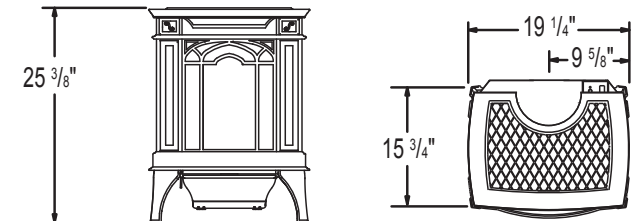

Model	BTU's (Input)		Height	Front Width	Depth	ODS	Efficiencies (Steady State)	Safety Pull Screen	Blower Kit	Mobile Home Certified	Electronic Ignition
	Natural Gas	Propane									
GVFS20	23,000	23,000	25 3/8"	19 1/4"	15 3/4"	Standard	99.9%	Standard	Optional	Yes	No

Certified under American National Standards: ANSI Z21.11.2B, volume II for unvented room heaters.

Figures may vary with individual conditions such as floor plan layout, insulation value/heat loss of the house and geographical location. Measurements to be used as a guide only. Consult your owner's manual for complete and up-to-date installation instructions and proper clearances to combustible materials.