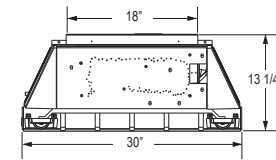

Certified under: ANSI Z21.11.2a-2008 gas fired room heater: Volume II, unvented room heaters. ANSI Z21.60b-2004 / CSA 2.26b-2004 decorative gas appliances for installation in solid-fuel burning appliances.

Zero Clearance Kits for Vent Free Log Sets

Shown on pages 16 & 17

Model	Minimum Size Fireplace Opening		
	Height	Width	Depth
ZCVF36	32 3/4"	42 1/2"	21 1/4"
ZCVF42	35 3/4"	47 1/8"	21 1/4"