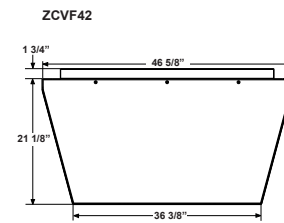

Conforms to the standard ANSI Z21.91 ventless firebox enclosures for unvented room heaters.

Figures may vary with individual conditions such as floor plan layout, insulation value/heat loss of the house and geographical location. Measurements to be used as a guide only. Consult your owner's manual for complete and up-to-date installation instructions and proper clearances to combustible materials.