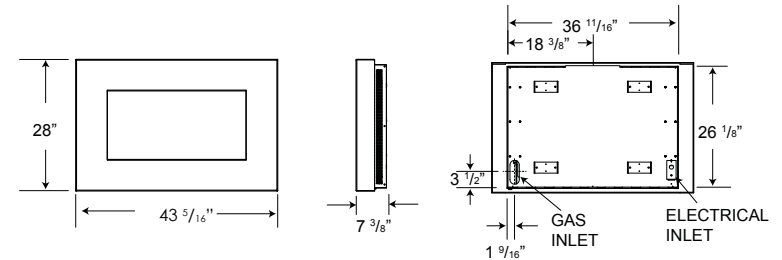

WHVF31 - The Plazmafire™ - Rectangular

Shown on pages 6 & 7

Model	BTU's (Input)		Height		Front Width		Depth		ODS	Efficiencies (Steady State)	Safety Pull Screen	Blower Kit	Mobile Home Certified	Electronic Ignition
	Natural Gas	Propane	Actual	Framing	Actual	Framing	Actual	Framing						
WHVF31 - Rectangular	20,000	20,000	28"	N/A*	43 5/16"	N/A*	7 3/8"	N/A*	Standard	99.9%	Standard	N/A	Yes	Yes

Certified under American National Standards: ANSI Z21.11.2 for unvented room heaters.

*Consult your owner's manual for wall bracket installations.
Figures may vary with individual conditions such as floor plan layout, insulation value/heat loss of the house and geographical location.
Measurements to be used as a guide only. Consult your owner's manual for complete and up-to-date installation instructions and proper clearances to combustible materials.