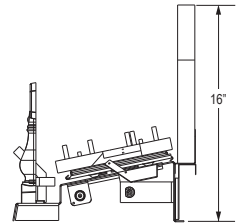

Certified under: ANSI Z21.11.2a-2008 gas fired room heater: Volume II, unvented room heaters. ANSI Z21.60b-2004 / CSA 2.26b-2004 decorative gas appliances for installation in solid-fuel burning appliances.

Zero Clearance Kits for Vent Free Log Sets

Shown on pages 16 & 17

Model	Minimum Size Fireplace Opening		
	Height	Width	Depth
ZCVF36	32 3/4"	42 1/2"	21 1/4"
ZCVF42	35 3/4"	47 1/8"	21 1/4"