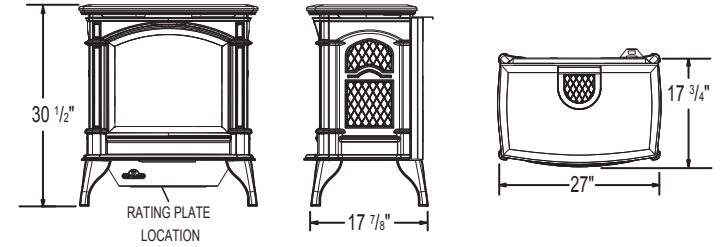

GVFS60 - Gas Stove

Shown on pages 14 & 15

Model	BTU's (Input)		Height	Front Width	Depth	ODS	Efficiencies (Steady State)	Safety Pull Screen	Blower Kit	Mobile Home Certified	Electronic Ignition
	Natural Gas	Propane									
GVFS60	30,000	30,000	30 1/2"	27"	17 7/8"	Standard	99.9%	Standard	Optional	Yes	No

Certified under American National Standards: ANSI Z21.11.2B, volume II for unvented room heaters.

Vent Free Log Sets

Shown on pages 16 & 17

Model	Minimum Size Fireplace Opening		
	Height	Width	Depth
18" GVFL18	18"	24"	14"
24" GVFL24	18"	28"	14"
30" GVFL30	18"	34"	14"