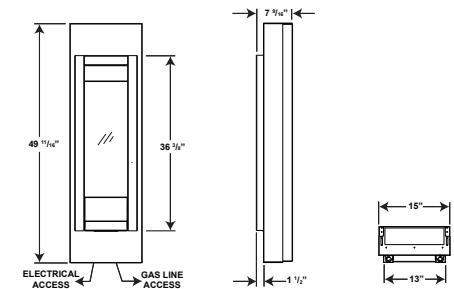

GVFT8 - The Torch™

Shown on pages 4 & 5

Model	BTU's (Input)		Height (With Cabinet)	Front Width (With Cabinet)	Depth (With Cabinet)	ODS	Efficiencies (Steady State)	Glass Door	Blower Kit	Mobile Home Certified	Electronic Ignition
	Natural Gas	Propane									
GVFT8	6,000	6,000	49 11/16"	13"	7 9/16"	Standard	99.9%	Standard	N/A	Yes	No

Certified under American National Standards: ANSI Z21.11.2B, volume II for unvented room heaters.