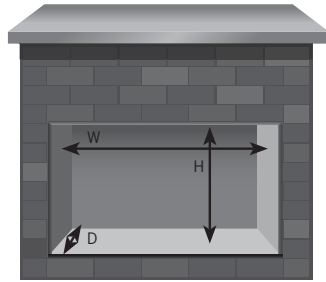

Certified under: ANSI Z21.11.2a-2008 gas fired room heater: Volume II, unvented room heaters. ANSI Z21.60b-2004 / CSA 2.26b-2004 decorative gas appliances for installation in solid-fuel burning appliances.

Zero Clearance Kits for Vent Free Log Sets

Shown on pages 16 & 17

Model	Minimum Size Fireplace Opening		
	Height	Width	Depth
ZCVF36	32 3/4"	42 1/2"	21 1/4"
ZCVF42	35 3/4"	47 1/8"	21 1/4"