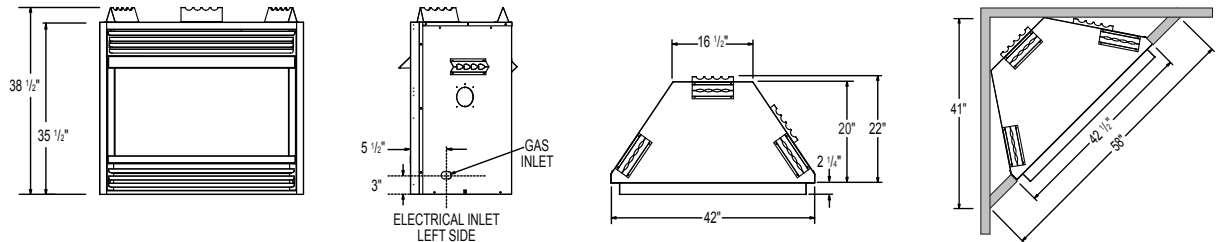

GVF42 - 42" Fireplace

Shown on pages 10 & 11

Model	BTU's (Input)		Height		Front Width		Depth		ODS	Efficiencies (Steady State)	Safety Pull Screen	Blower Kit	Mobile Home Certified	Electronic Ignition
	Natural Gas	Propane	Actual	Framing	Actual	Framing	Actual	Framing						
GVF42	30,000	30,000	38 1/2"	39"	42"	42 1/2"	22"	22 1/2"	Standard	99.9%	Standard	Optional	Yes	No

Certified under American National Standards: ANSI Z21.11.2, volume II for unvented room heaters.

GVFS20 - The Arlington™

Shown on pages 12 & 13