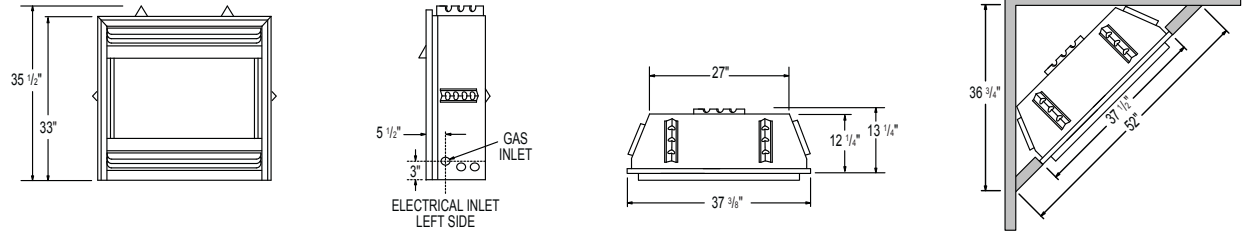

GVF36 - 36" Fireplace

Shown on pages 8 & 9

Model	BTU's (Input)		Height		Front Width		Depth		ODS	Efficiencies (Steady State)	Safety Pull Screen	Blower Kit	Mobile Home Certified	Electronic Ignition
	Natural Gas	Propane	Actual	Framing	Actual	Framing	Actual	Framing						
GVF36	30,000	30,000	35 1/2"	35 3/4"	37 3/8"	37 3/4"	13 1/4"	13 1/2"	Standard	99.9%	Standard	Optional	Yes	No

Certified under American National Standards: ANSI Z21.11.2, volume II for unvented room heaters.