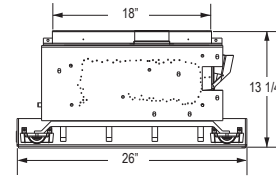

Certified under: ANSI Z21.11.2a-2008 gas fired room heater: Volume II, unvented room heaters. ANSI Z21.60b-2004 / CSA 2.26b-2004 decorative gas appliances for installation in solid-fuel burning appliances.

Zero Clearance Kits for Vent Free Log Sets

Shown on pages 16 & 17

Model	Minimum Size Fireplace Opening		
	Height	Width	Depth
ZCVF36	32 3/4"	42 1/2"	21 1/4"
ZCVF42	35 3/4"	47 1/8"	21 1/4"