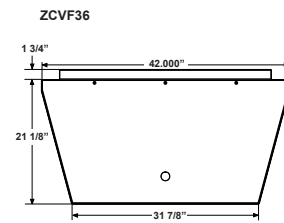

Conforms to the standard ANSI Z21.91 ventless firebox enclosures for unvented room heaters.

Figures may vary with individual conditions such as floor plan layout, insulation value/heat loss of the house and geographical location. Measurements to be used as a guide only. Consult your owner's manual for complete and up-to-date installation instructions and proper clearances to combustible materials.